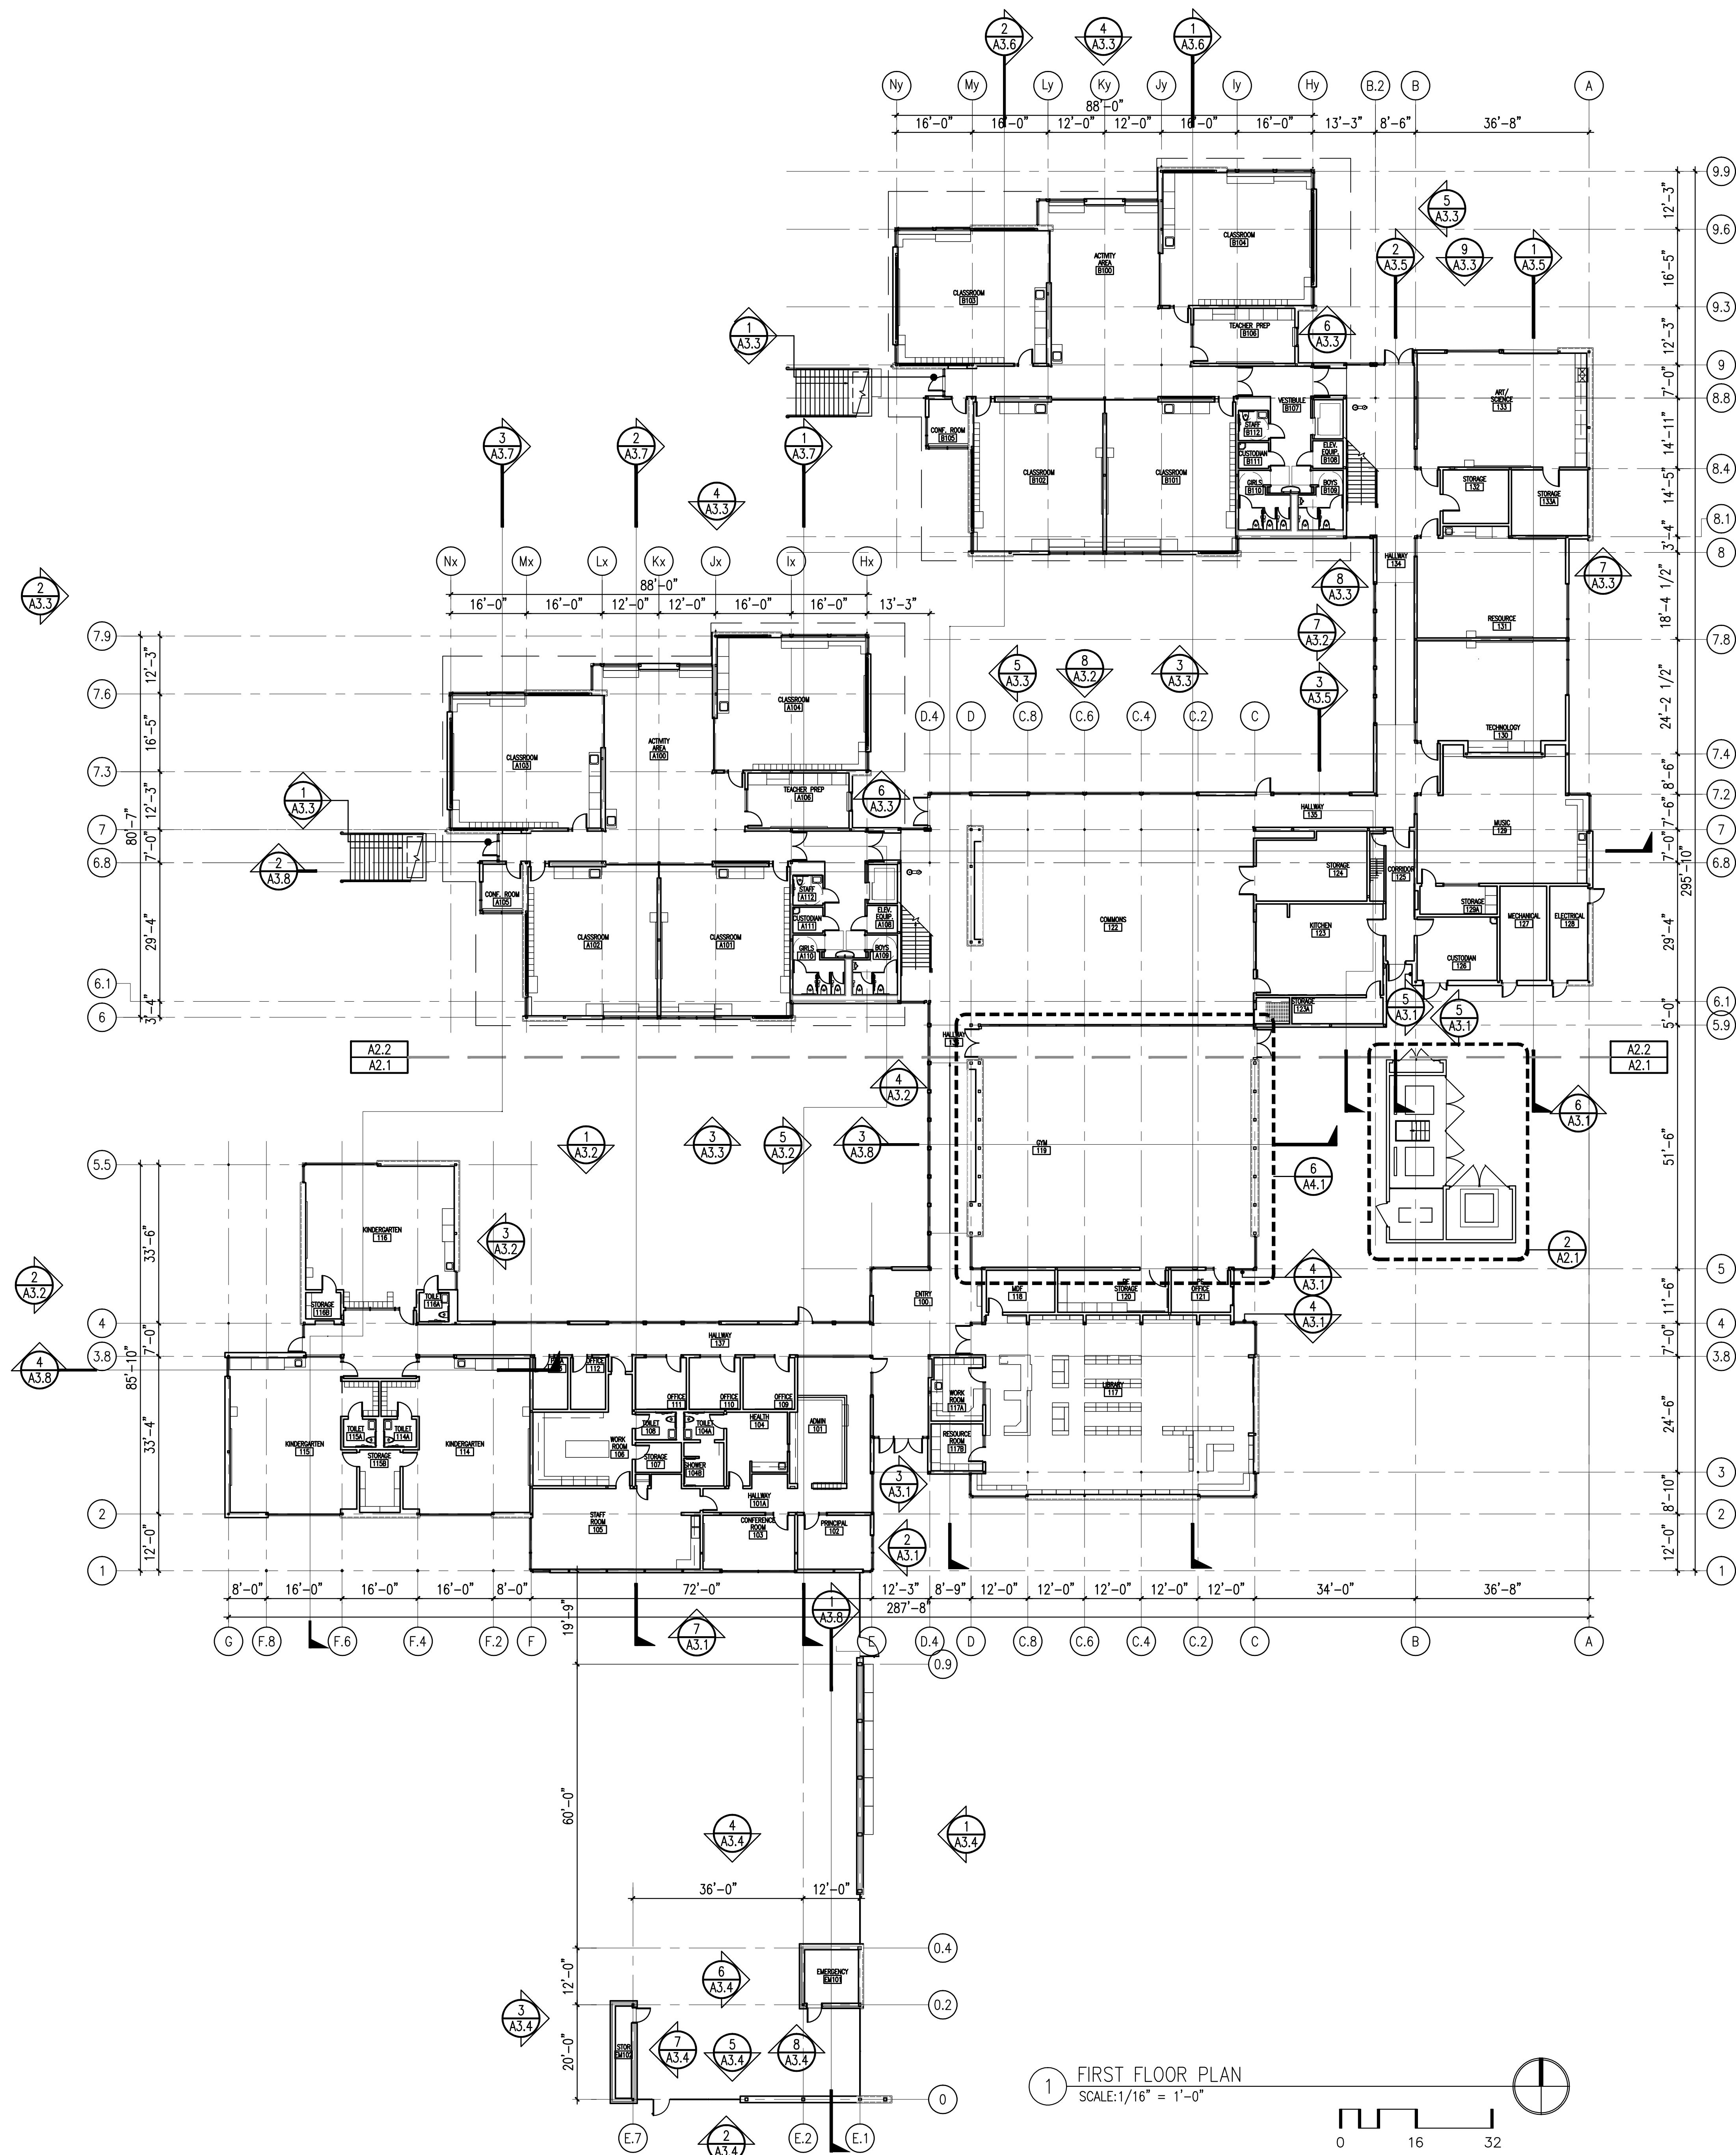

LAKE WASHINGTON
SCHOOL DISTRICT
NO. 414

BEN FRANKLIN
ELEMENTARY
SCHOOL

12434 NE 60th
Street
Kirkland, WA
98033

M A H L U M
architects

71 Columbia SUITE 400 Seattle, WA 98104	1231 NW Hoyt SUITE 102 Portland, OR 97209
206 441.4151 441.0478	206 224.4832 224.0918

Project Number: 2002620.C
Date: 8 March 20
Drawn: DCM
Checked: MAK

BID DOCUMENTS
CONFORMED - 05/12
Revisions:

COMPOSITE
FIRST FLOOR PLAN

A1.1