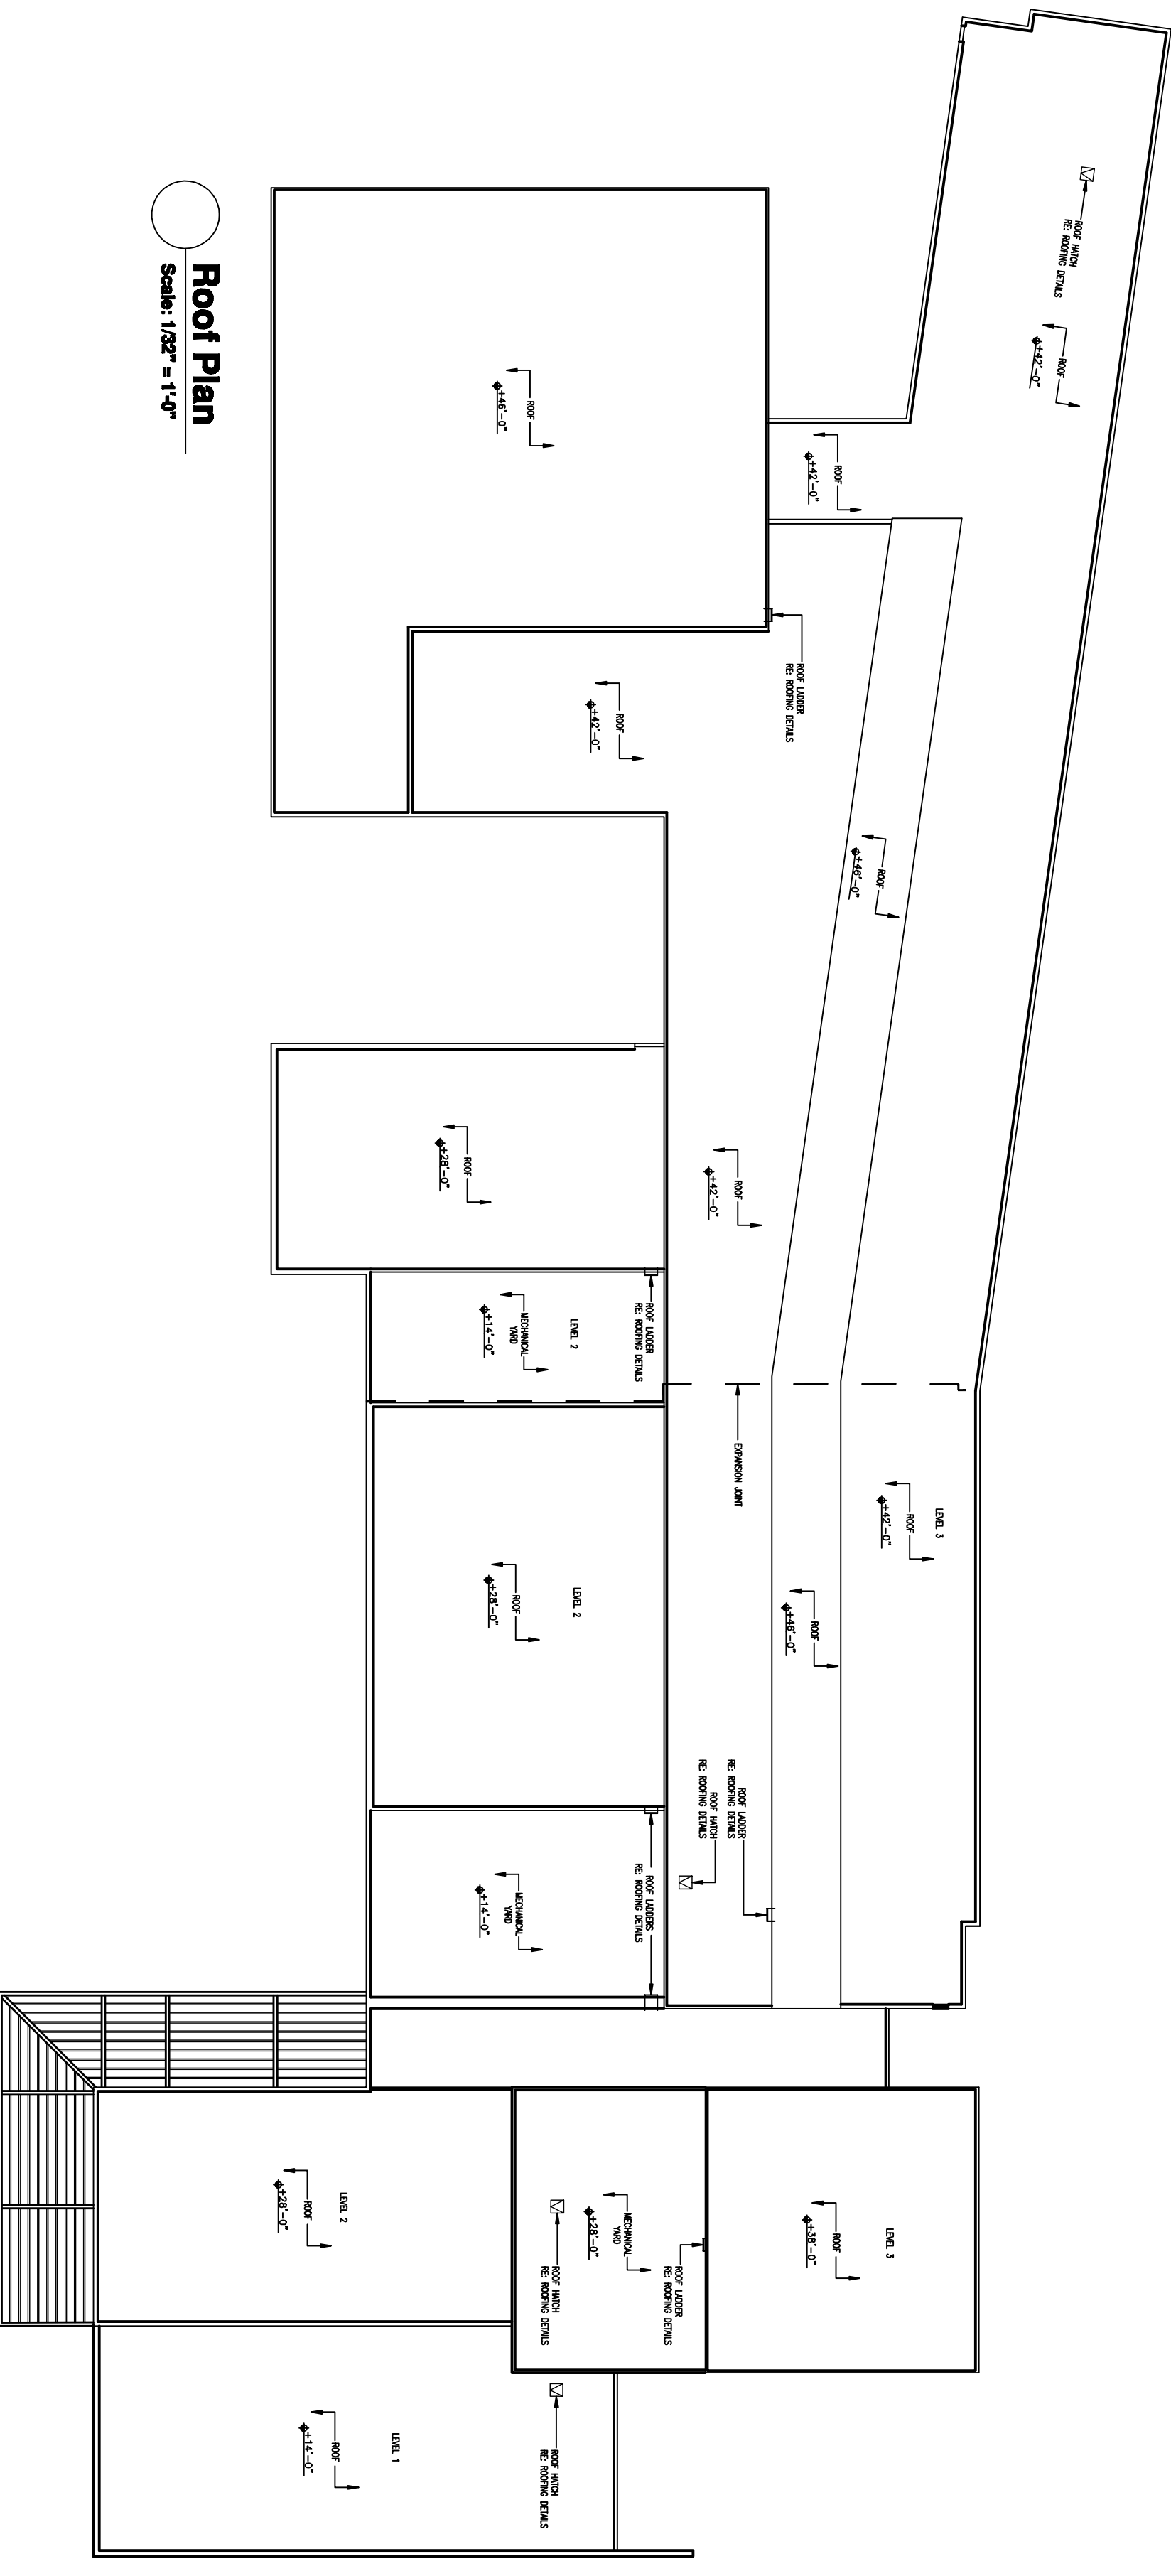

Third Floor
Scale: 1/32" = 1'-0"

Roof Plan
Scale: 1/32" = 1'-0"